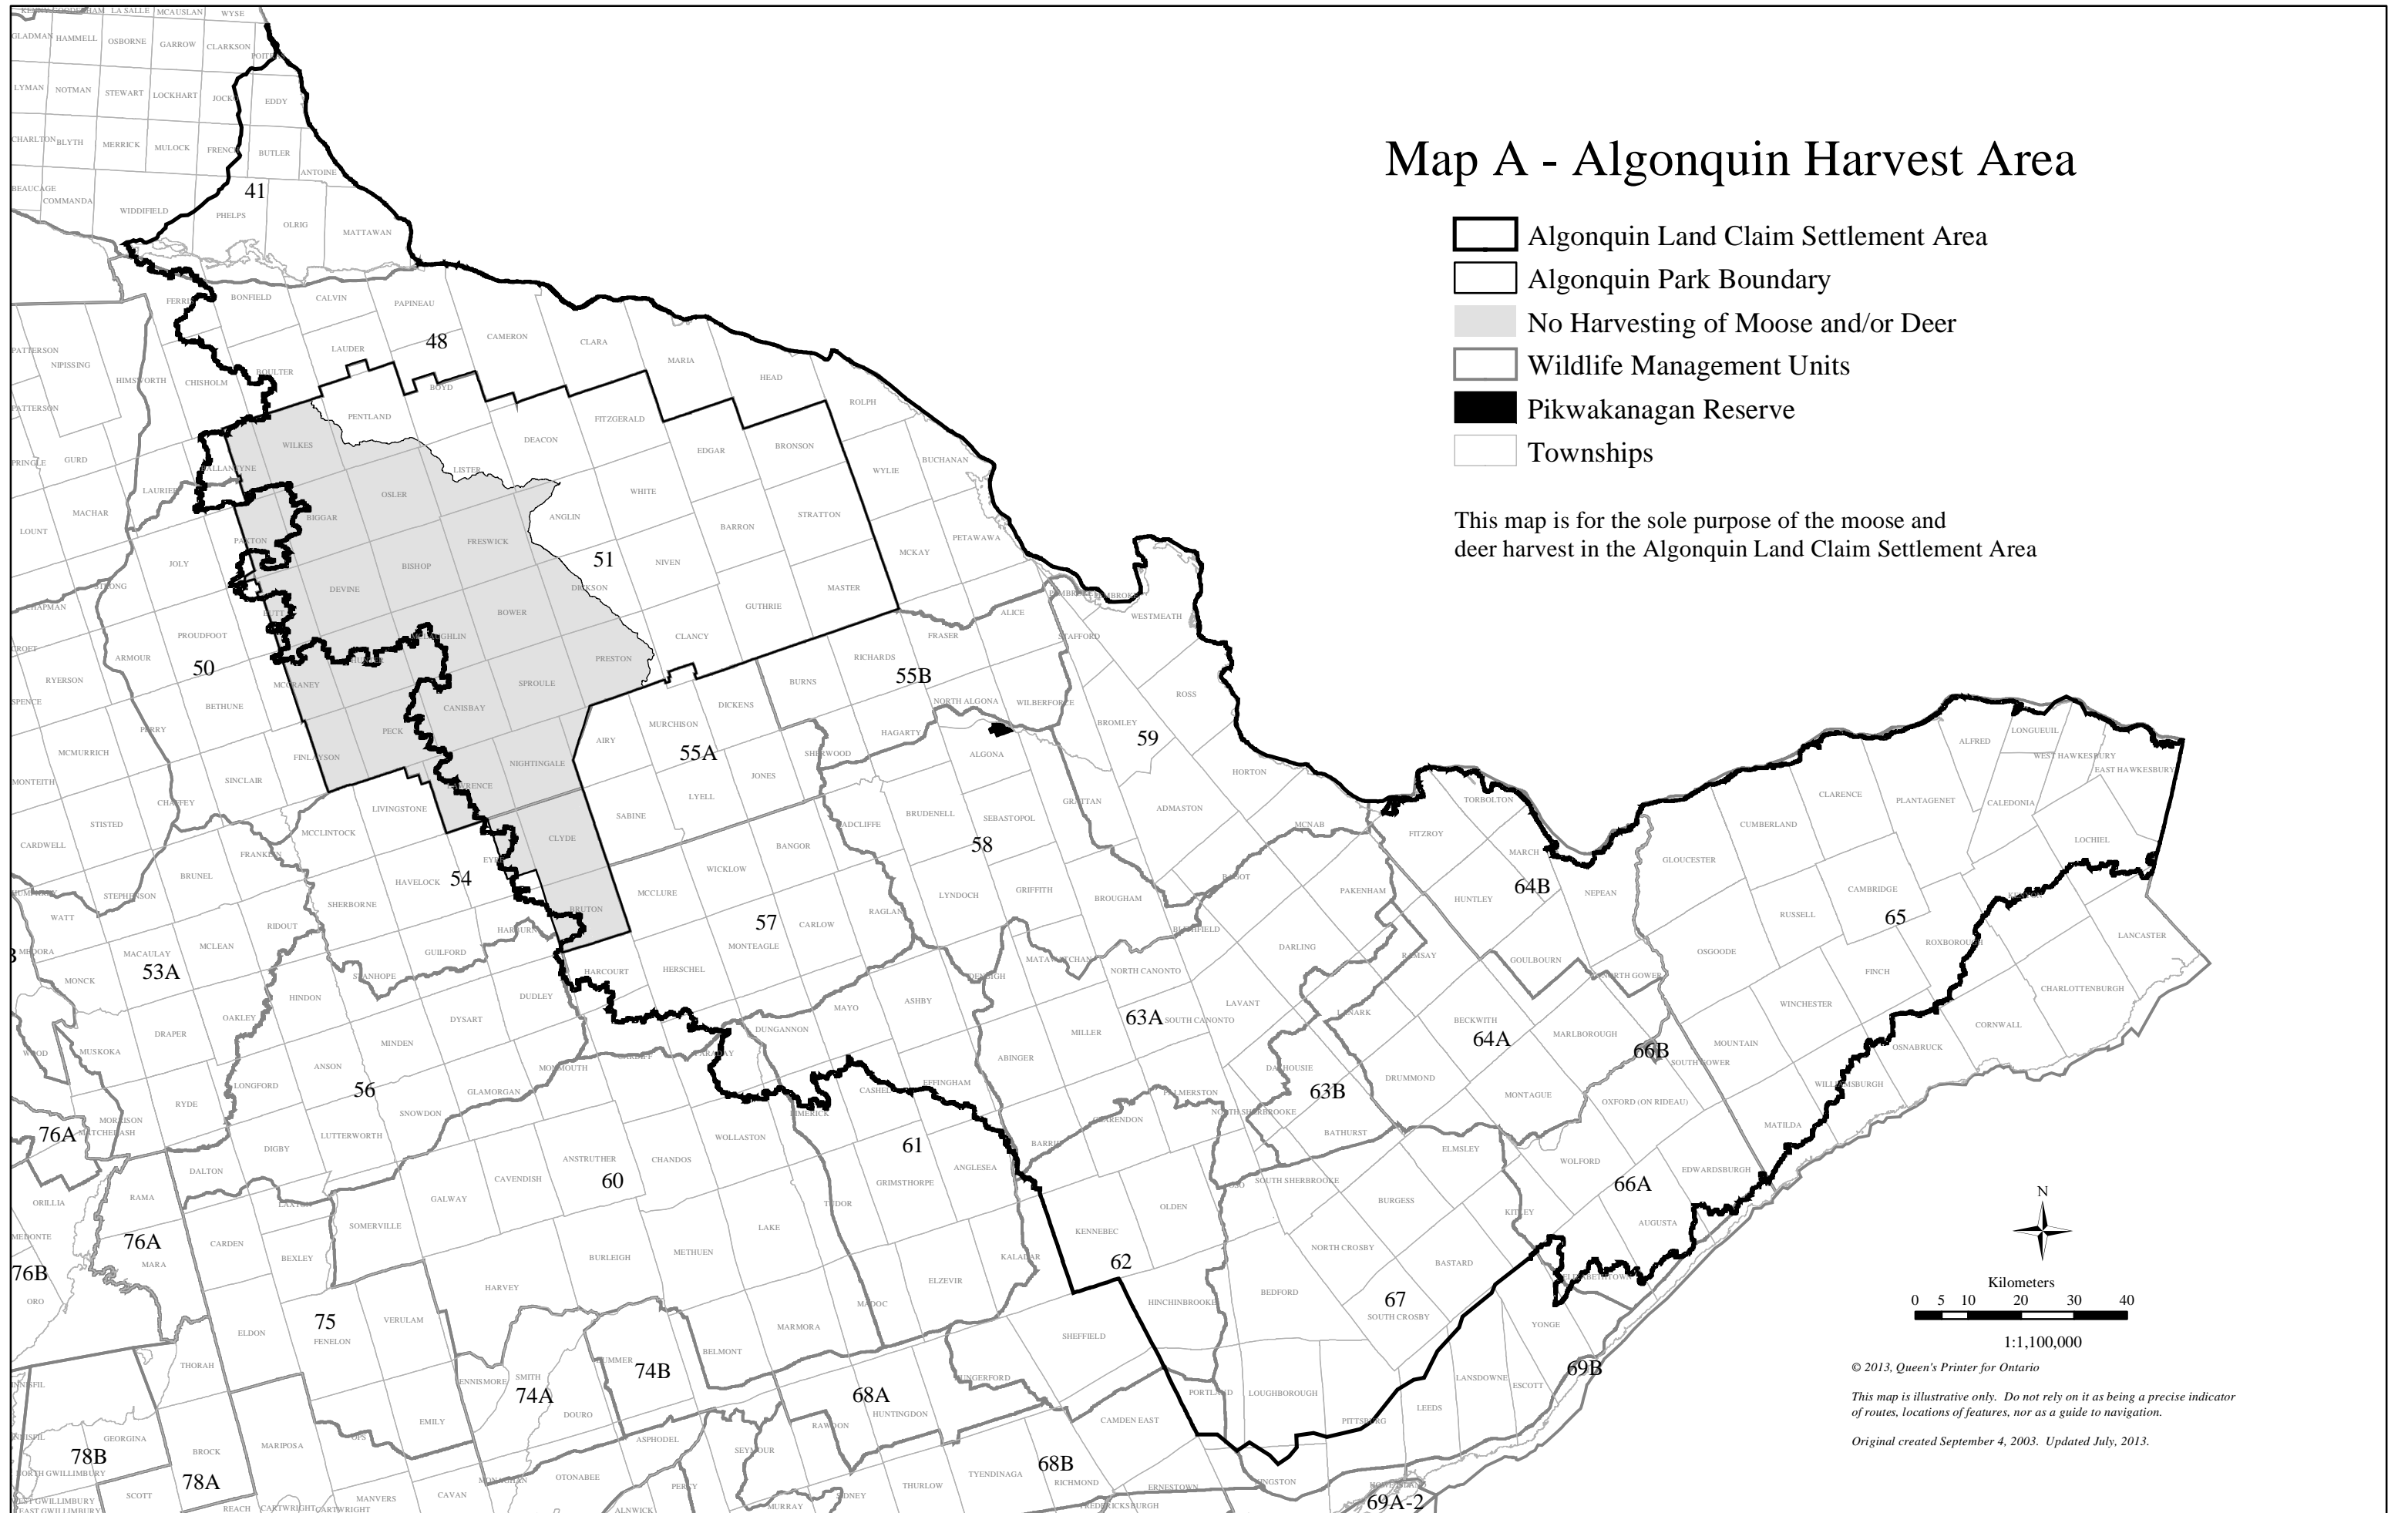

# Map A - Algonquin Harvest Area

-  Algonquin Land Claim Settlement Area
-  Algonquin Park Boundary
-  No Harvesting of Moose and/or Deer
-  Wildlife Management Units
-  Pikwakanagan Reserve
-  Townships

This map is for the sole purpose of the moose and deer harvest in the Algonquin Land Claim Settlement Area

© 2013, Queen's Printer for Ontario  
 This map is illustrative only. Do not rely on it as being a precise indicator of routes, locations of features, nor as a guide to navigation.  
 Original created September 4, 2003. Updated July, 2013.